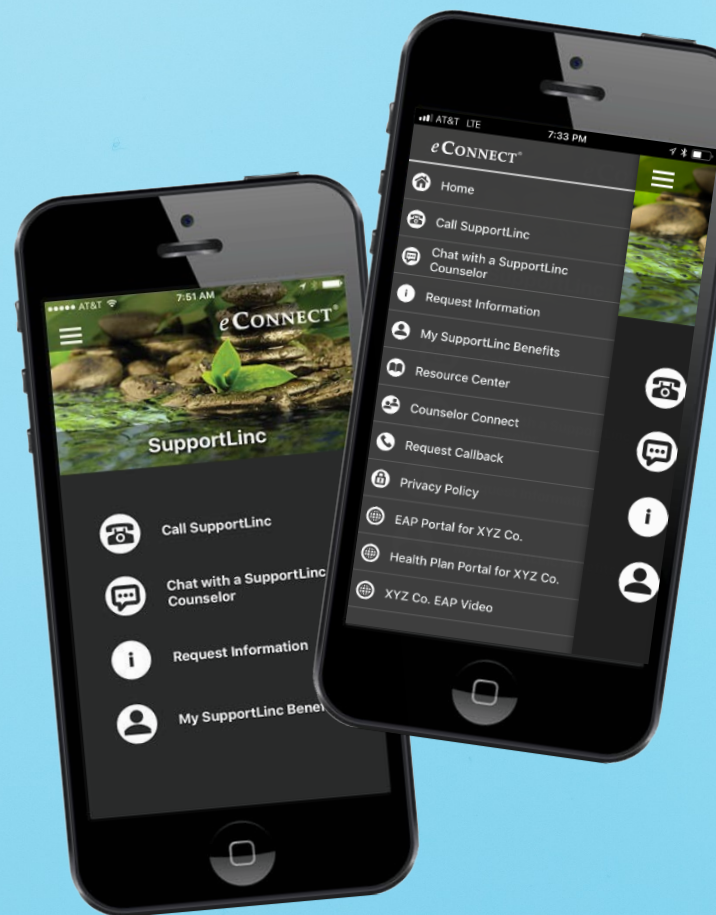

eCONNECT[®] MOBILE

ACCESS THE EAP WHILE YOU'RE ON-THE-GO

- Connect with an EAP Professional by Phone or Live Chat
- Request More Info or Schedule a Callback
- Schedule Video Counseling
- Get Help Navigating Life's Issues with Expert Content and Resources

SUPPORT  LINC
EMPLOYEE ASSISTANCE PROGRAMS

PHONE 1-888-881-LINC (5462)

DOWNLOAD FOR
APPLE iOS
OR ANDROID